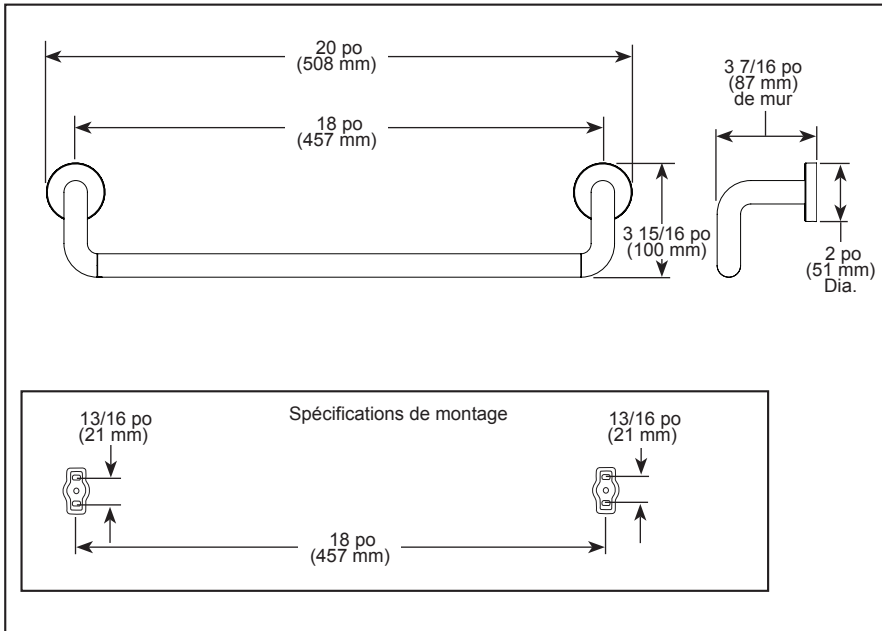

BRIZO®

ACCESSORIES

- Litze® Collection
- 18" Towel Bar

STANDARD SPECIFICATIONS:

- Wood blocking is preferable behind all wall surfaces. If wood blocking is not available, try finding a wood stud to anchor at least one end of this accessory.
- Mounting hardware and mounting instructions included with product.
- Note: Plastic anchors, screws, toggle bolts, and mounting brackets are included with the mounting hardware.

Brizo Kitchen & Bath Company

55 E. 111th Street, Carmel, Indiana 46280
350 South Edgeware Road, St. Thomas, ON N5P 4L1
© 2026 Brizo Kitchen & Bath Company

BRIZO®

ACCESSOIRES

- Collection Litze^{MD}
- Porte-serviettes de 18 po (457 mm)