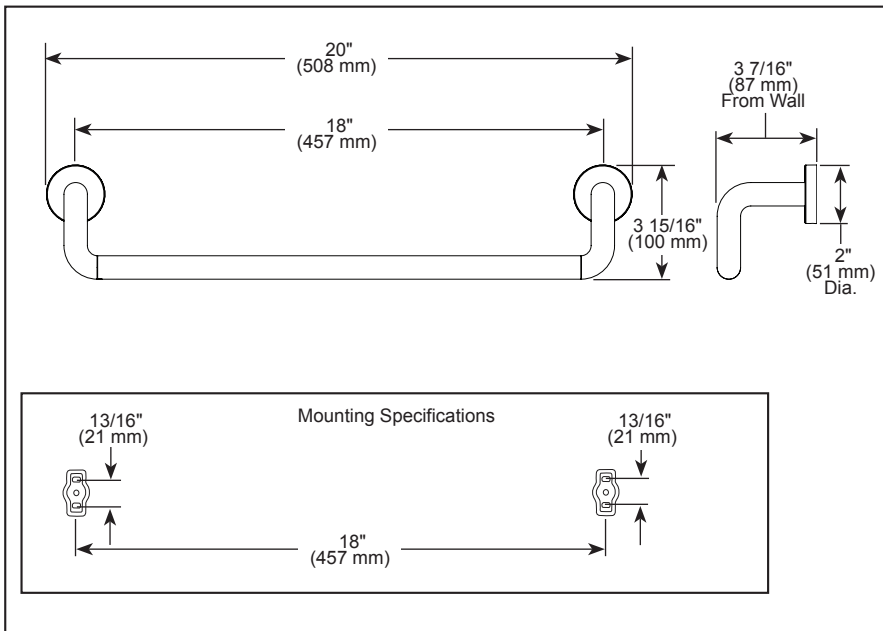

BRIZO®

ACCESSORIES

- Litze® Collection
- 18" Towel Bar

STANDARD SPECIFICATIONS:

- Wood blocking is preferable behind all wall surfaces. If wood blocking is not available, try finding a wood stud to anchor at least one end of this accessory.
- Mounting hardware and mounting instructions included with product.
- Note: Plastic anchors, screws, toggle bolts, and mounting brackets are included with the mounting hardware.

WARRANTY

- Parts and Finish - Lifetime limited warranty; or for commercial purchasers, 10 years for multi-family residential (apartments and condominiums) and 5 years for all other commercial uses, in each case from the date the product is received by the original purchaser or their authorized representative (installation contractor, etc.).
- Please go to www.brizo.com for the complete details of our limited warranty

▲ Designate proper finish suffix

Brizo Kitchen & Bath Company reserves the right (1) to make changes in specifications and materials, and (2) to change or discontinue models, both without notice or obligation. Dimensions are for reference only. See current full-line price book or www.brizo.com for finish options and product availability.

Brizo Kitchen & Bath Company

55 E. 111th Street, Carmel, Indiana 46280
350 South Edgeware Road, St. Thomas, ON N5P 4L1
© 2026 Brizo Kitchen & Bath Company